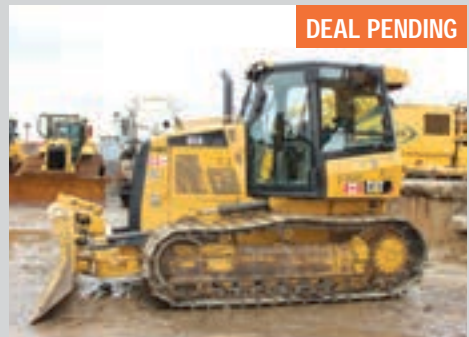

## LARGE SELECTION OF 30-40 TON TRUCKS AVAILABLE!

**CAT 349ELVG (13)** 3762 HRS, Q/C, HP & MP HYDRAULICS, 12'10" HD STICK **P.O.A.**

**2016 CAT 966M** 271 HOURS, A/C, RIDE CONTROL, AUTOLUBE, GP BKT W/ TEETH, BRIDGESTONE TIRES, DEMO, AS NEW. **\$375,000**

**2010 CAT D7E**, S/U BLADE, RIPPER, 5475 HOURS. ~~\$275,000~~ **\$260,000**

**2012 VOLVO A40F (2)** TAILGATES, 4900/5260 HOURS. **FROM \$262,000**

**FOR RENT/SALE**

**2011 CAT 314D LCR** BLADE, Q/C, AUX HYD., TIER III POWER, 3800 HOURS. ~~\$129,000~~ **MAKE OFFER**

**FOR RENT/SALE**

**2011 ROADTEC SB-2500D** 4400 HOURS. **\$249,000**

**DEAL PENDING**

**2 OF 2012 VOLVO A30F** 4300/4800 HOURS **\$275,000 EA.**

**3 OF 5 CAT D6TLGP (2012-13)** EROPS RIPPER/WINCH, VPAT/6S/ANGLE DOZERS, FROM 4294 HOURS.

**2016 CAT 335FL** 2040 HOURS, BLADE MACHINE!! **\$349,000**

**DEAL PENDING**

**2013 CAT D5KLGP** EROPS, VPAT, ACCU-GRADE READY, 4,400 HOURS **\$102,500**

**SALES**  
EVAN TZARAS  
ETZARAS@HUBEQUIPMENT.COM  
(416) 720-6280